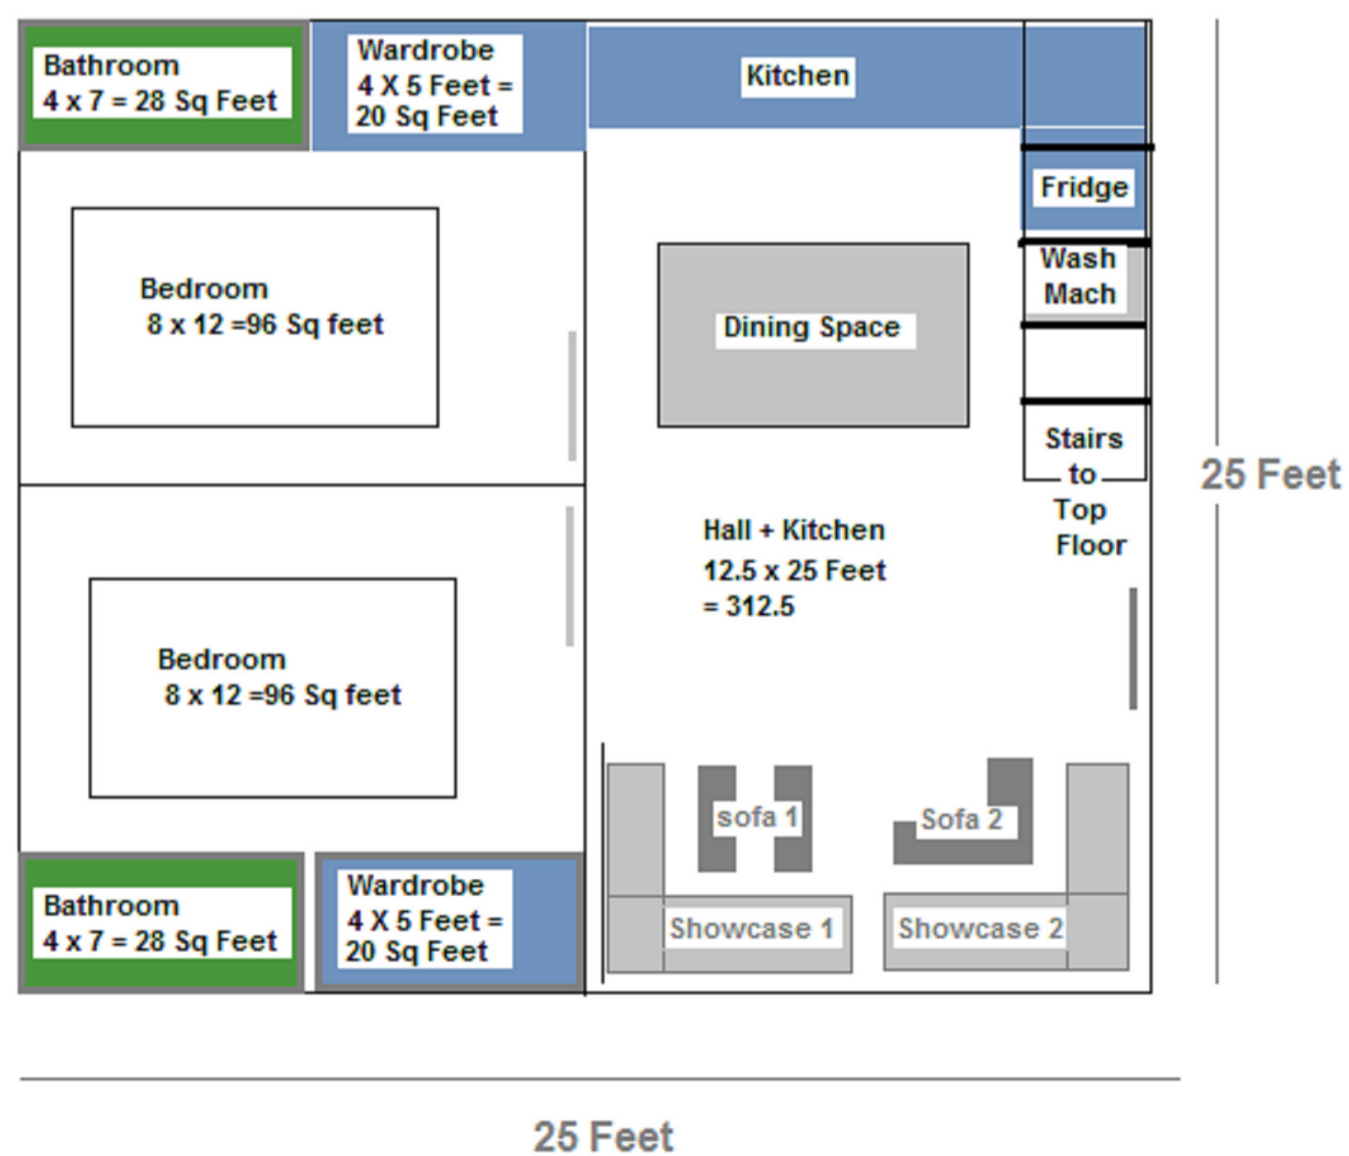

42 x 35 Feet // 1470 Sq Feet

# STEX ADVANCED DESIGN BUREAU - All IP Rights Reserved

1250 Sq Feet : [ Duplex House : 5 Bedroom + Hall + Kitchen ]

625 SQ FEET - Ground floor

[ 2 BEDROOM + HALL + KITCHEN ]

625 SQ FEET - Top Floor

[ 3 BEDROOM + STORE ]