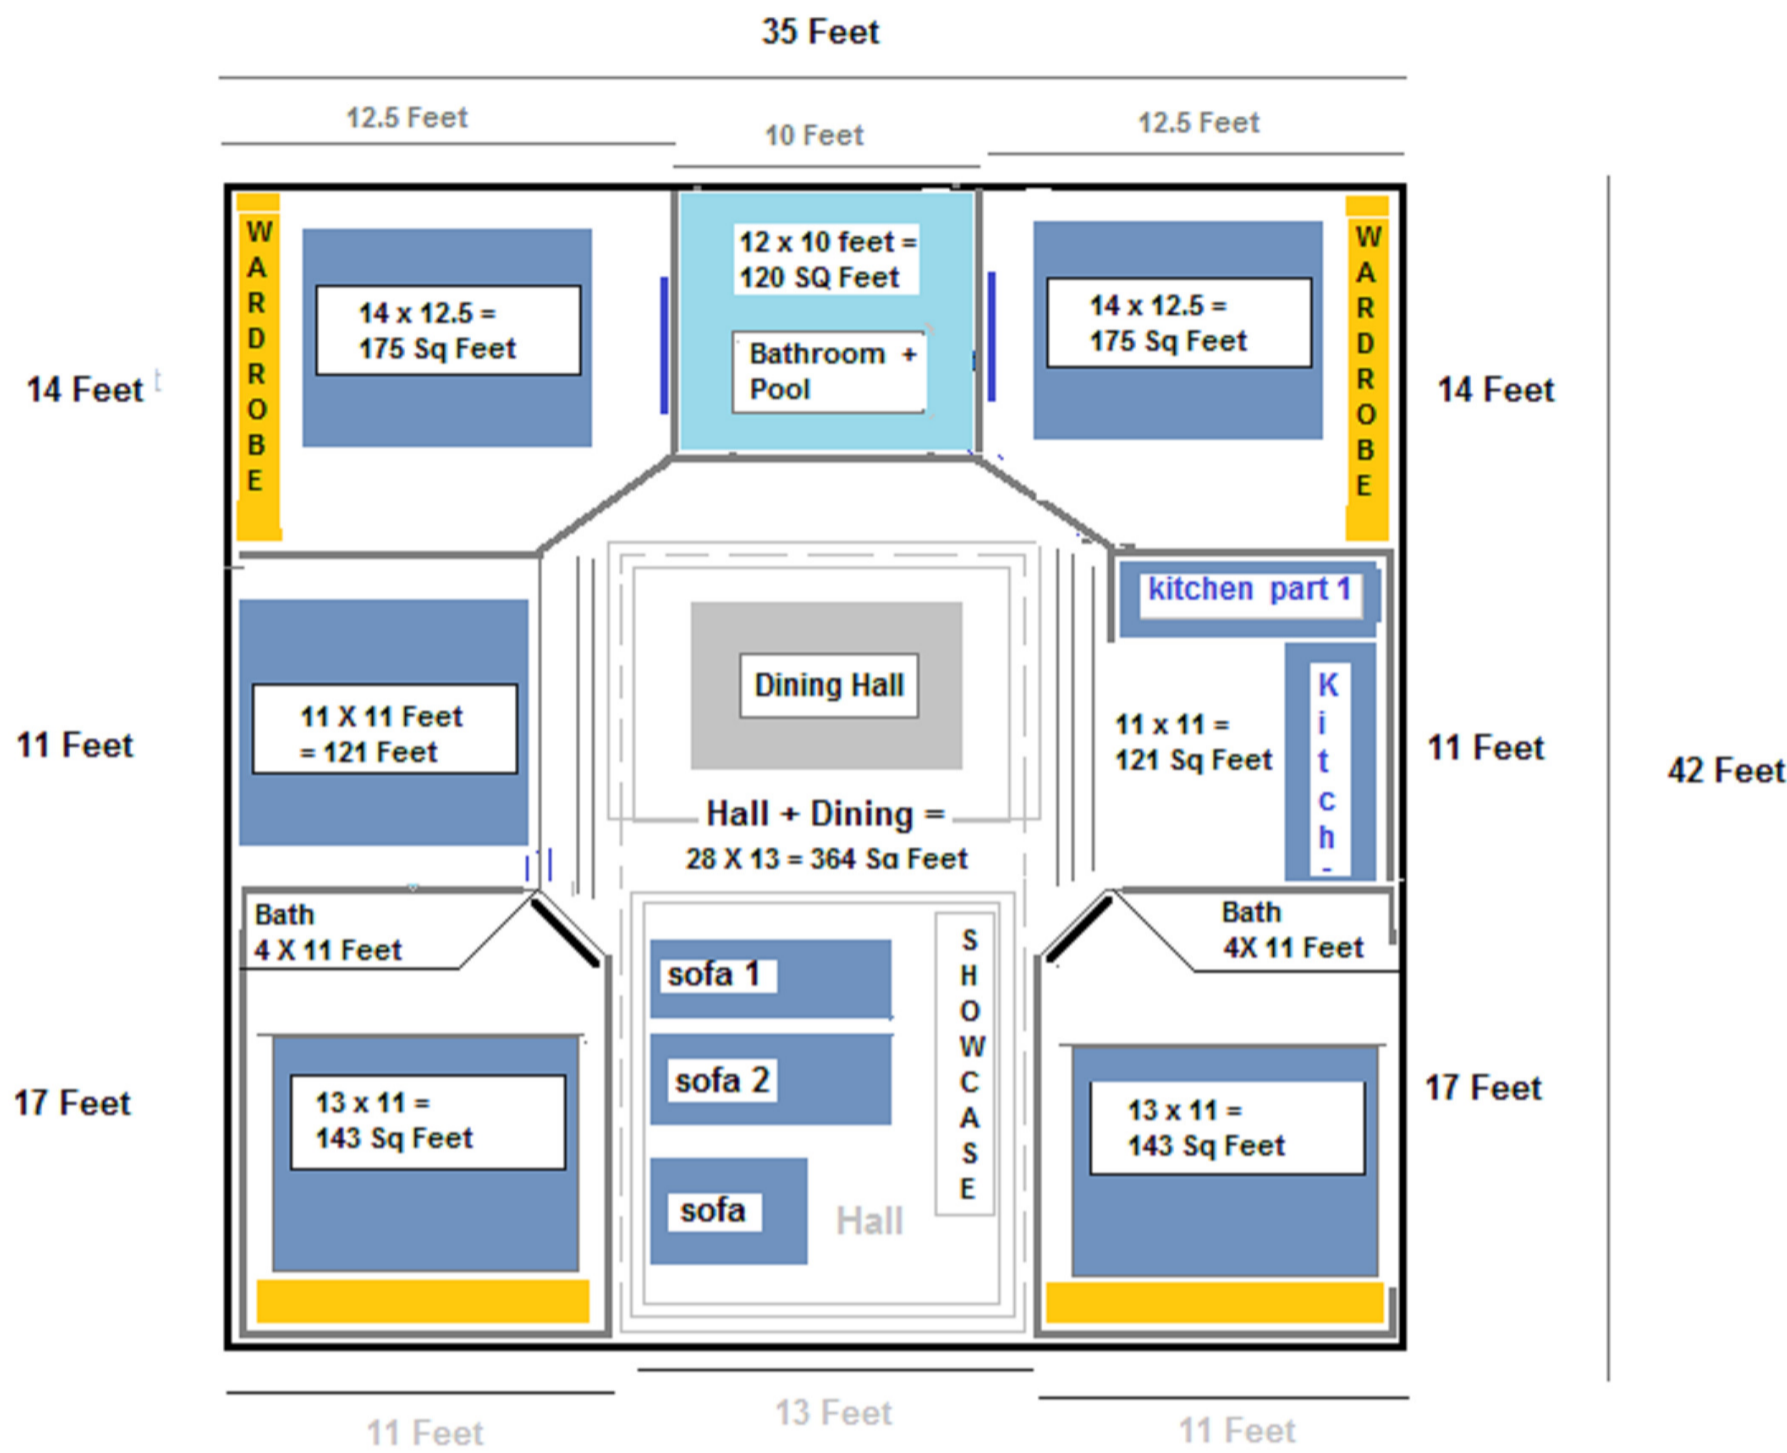

42 x 35 Feet // 1470 Sq Feet

# STEX ADVANCED DESIGN BUREAU - All IP Rights Reserved

1250 Sq Feet : [ Duplex House : 5 Bedroom + Hall + Kitchen ]

625 SQ FEET - Ground floor

[ 2 BEDROOM + HALL + KITCHEN ]

625 SQ FEET - Top Floor

[ 3 BEDROOM + STORE ]